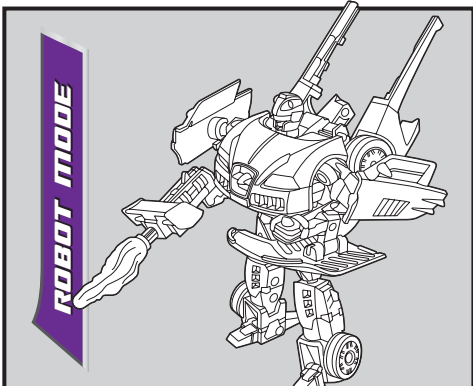

TRANSFORMERS

AGES 5+
83743/15200 Asst.

JOLT
DECEPTICON

NOTE: Some parts are made to detach if excessive force is applied and are designed to be reattached if separation occurs. Adult supervision may be necessary for younger children.

TRANSFORMERS.COM

CHANGING TO ROBOT

TURBO MODE

Reverse order of instructions to convert back into vehicle.